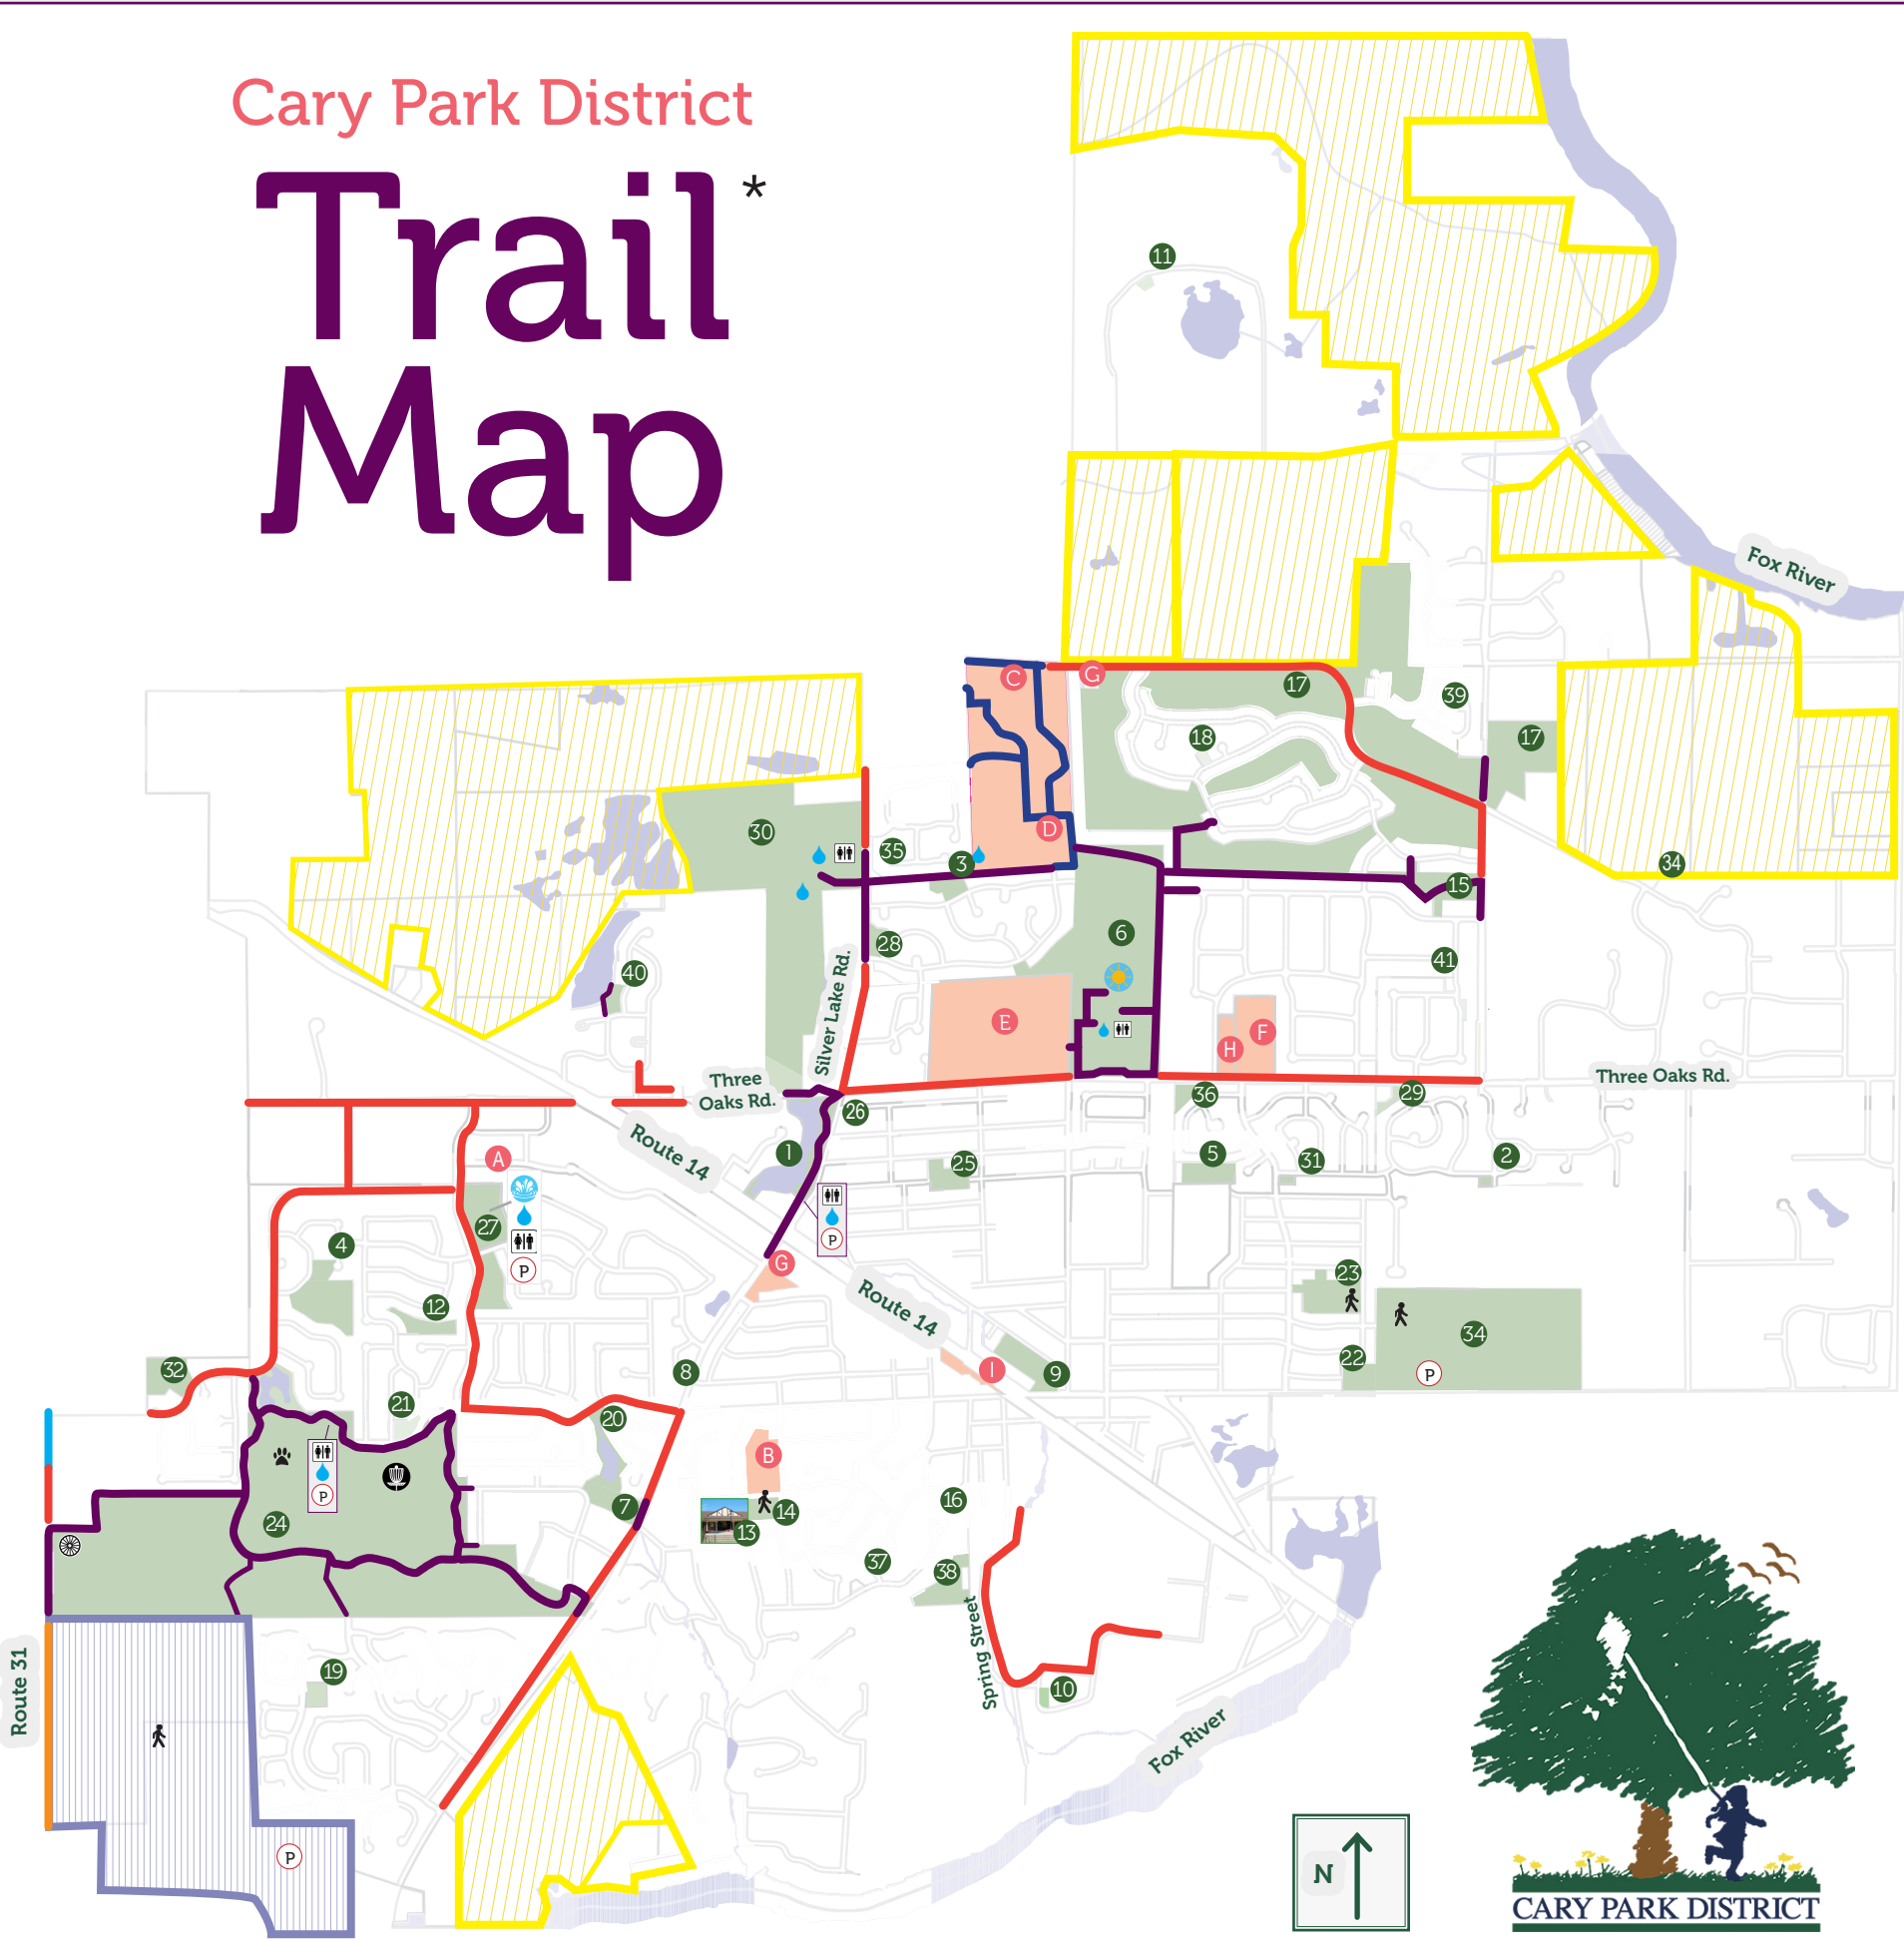

# Cary Park District

# Trail Map\*

## Legend

- |   |                                  |
|---|----------------------------------|
| Cary Park District Trail*                     | Drinking fountain                |
| Village of Cary Trail*                        | Restrooms                        |
| School District 26 Trail*                     | Hiking trails onsite at the park |
| Lake in the Hills Trail*                      | Bike repair station              |
| Crystal Lake Owned Trail*                     | Splash Pad                       |
| Street*                                       | Sunburst Bay Aquatic Center      |
| Cary Park District Park                       | Walnut Hollow Disc Golf Course   |
| McHenry County Conservation District Property | Parking                          |
| Community Resources                           | Dog Park                         |
| Rotary Park -Village of Cary                  | Community Center                 |

Every intent was made to ensure the accuracy of this map. If there are any errors, please let us know.