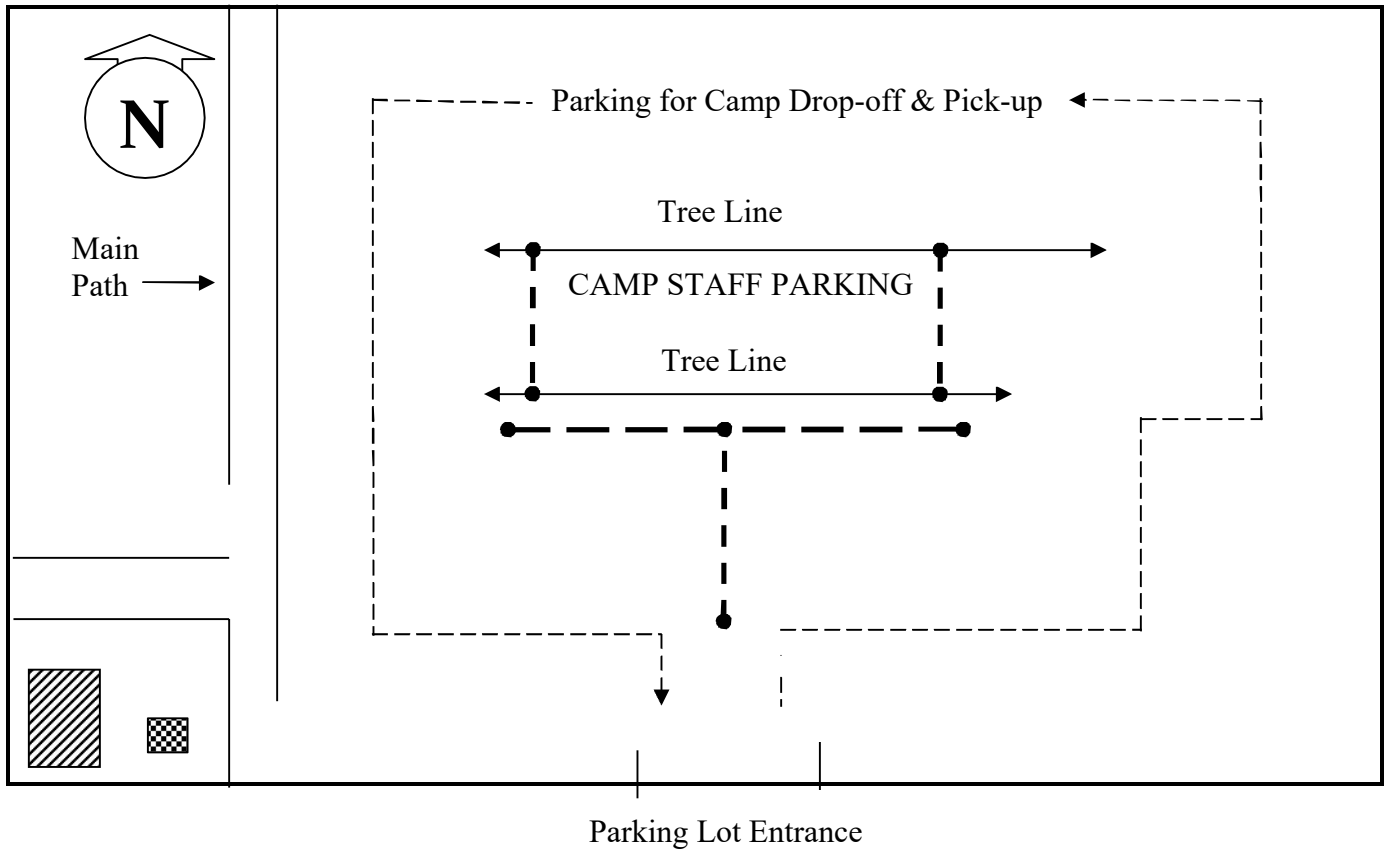

Cary Park District Camp ECHO Parking Procedure Map

Fel-Pro RRR Conservation Area Parking Lot

Legend

-----	One Way Entry/Exit Route
● - - - ●	Blocked Off Areas (No Camp Parking for Parents)
← →	Tree Lines
	District Maintenance Facility
	Small Pavilion