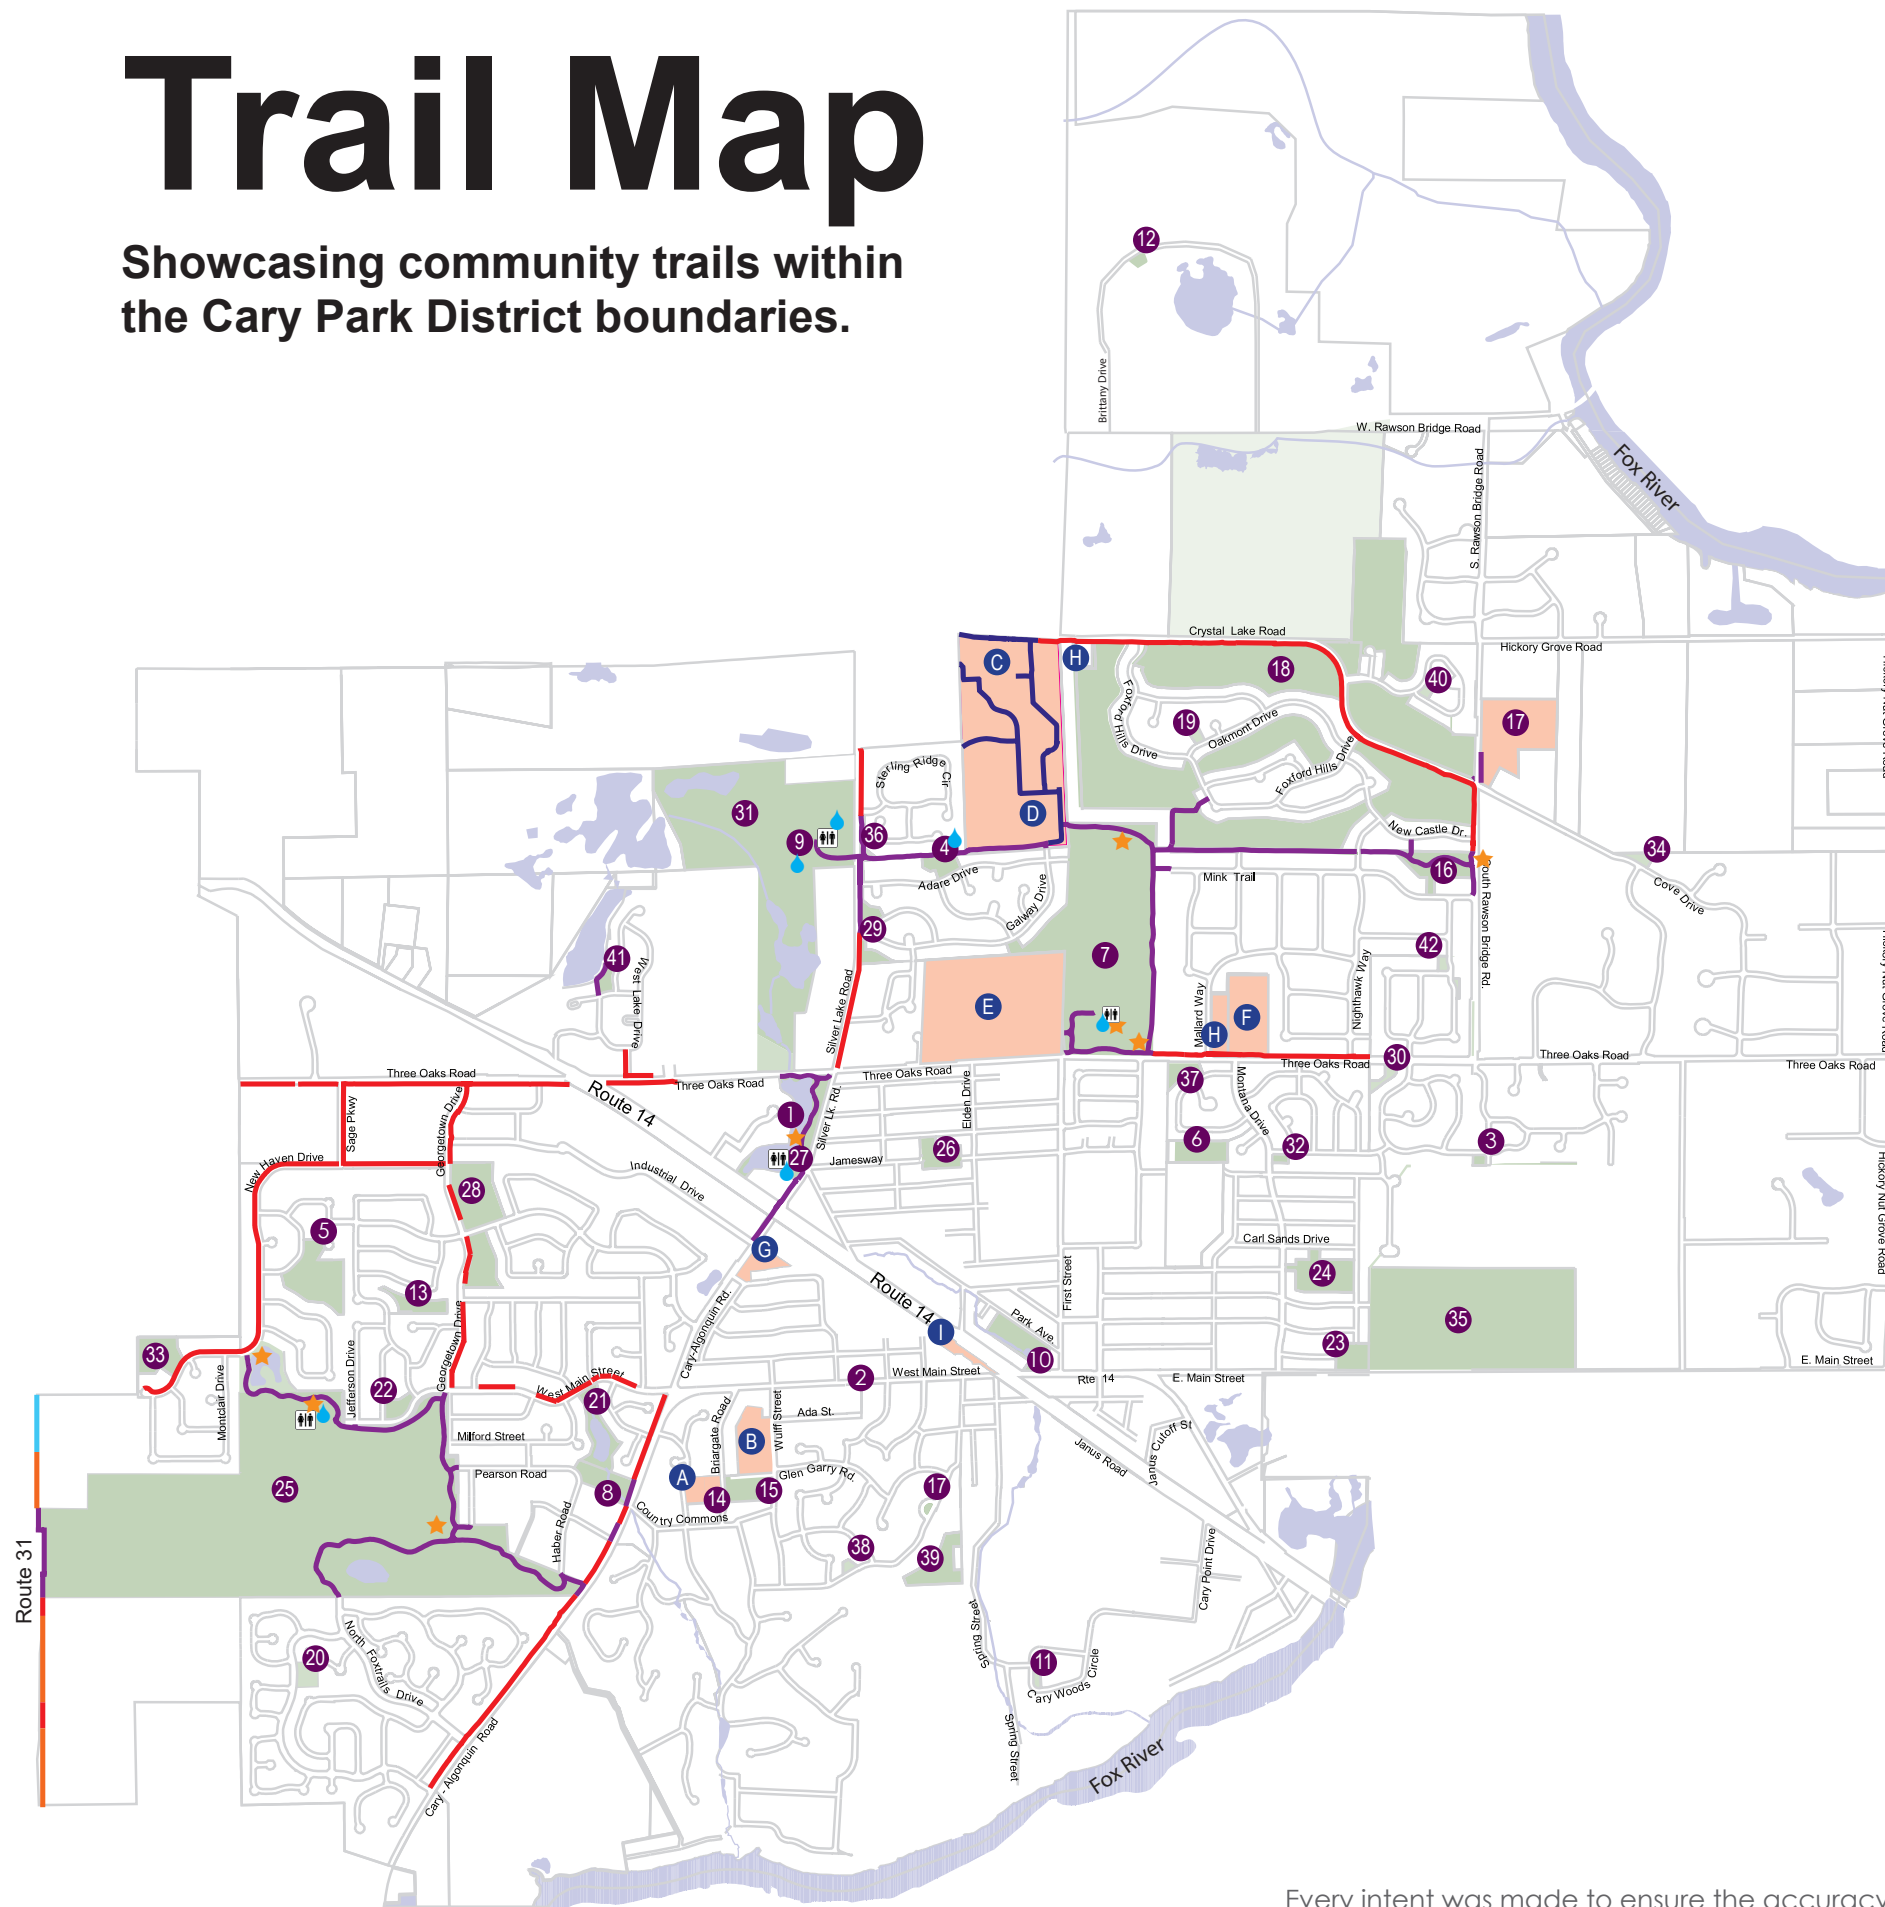

Trail Map

Showcasing community trails within the Cary Park District boundaries.

Cary Park District Parks & Properties

- | | |
|---------------------------------------|--|
| 1. Administrative Annex | 22. Hampton Park |
| 2. August Kraus Senior Center (lease) | 23. Hillhurst Park |
| 3. Bristol Park | 24. Hillside Prairie Park |
| 4. Brittany Park | 25. Hoffman Park (dog park located here) |
| 5. Cambria Park | 26. Jamesway Park |
| 6. Candlewood Park | 27. Jaycee Park |
| 7. Cary-Grove Park | 28. Kaper Park |
| 8. Cary Oaks Park | 29. Kiwanis Park |
| 9. Cary Park District Preschool | 30. Knotty Pines Park |
| 10. Cary Veterans Park | 31. Lions Park |
| 11. Cary Woods Park | 32. Montana Park |
| 12. Chalet Hills Park | 33. New Haven Park |
| 13. Cimarron Park | 34. Saddle Oaks Park |
| 14. Community Center | 35. Sands E. Main Street Prairie |
| 15. Community Center Park | 36. Sterling Ridge Greenway |
| 16. Decker Park & Trails | 37. Three Oaks Detention |
| 17. Devron Circle | 38. Val Budd Park |
| 18. Foxford Hills Golf Club | 39. Water Tower Prairie |
| 19. Foxford Hills Park | 40. Wentworth Park |
| 20. Fox Trails Park | 41. West Lake Park |
| 21. Greenfields Park | 42. White Oaks Park |

Legend

- | | | | |
|--|---|--|--------------------------|
| | Cary Park District Trail | | Drinking Fountain |
| | Village of Cary Trail | | Benches along the trails |
| | School District 26 Trail | | Restrooms |
| | Lake in the Hills Trail | | |
| | Crystal Lake owned trail | | |
| | Street | | |
| | Cary Park District Park | | |
| | McHenry County Conservation District Property | | |
| | Community Resources | | |

Every intent was made to ensure the accuracy of the map. If there are any errors, please let us know.