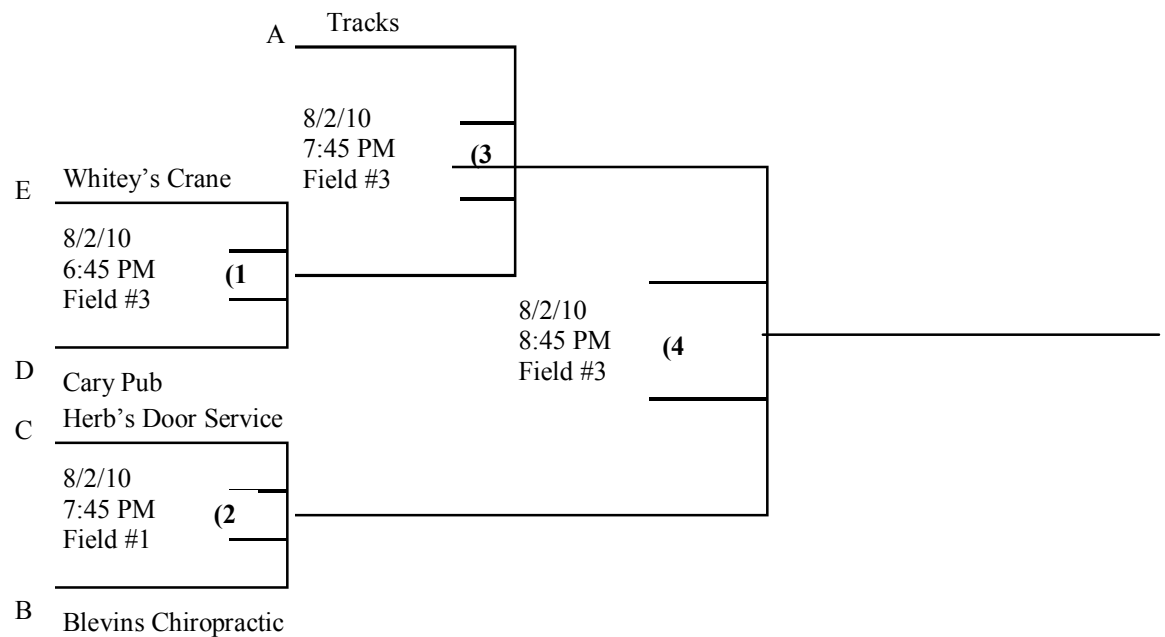

Cary Park District's Women's Monday Recreational Softball League

A-E = Tournament Seeding
 1st-5th = Overall Regular Season Standings

Recreational

A: 1st B: 2nd C: 3rd D: 4th E: 5th

Home Team = Higher Seeded Team
 *Home Team (Championship Game) = Will be decided by a coin toss

Single Elimination Tournament Monday Women's Recreational

* Dates subject to change in the event of weather related game cancellations.

Revised: 7/20/10